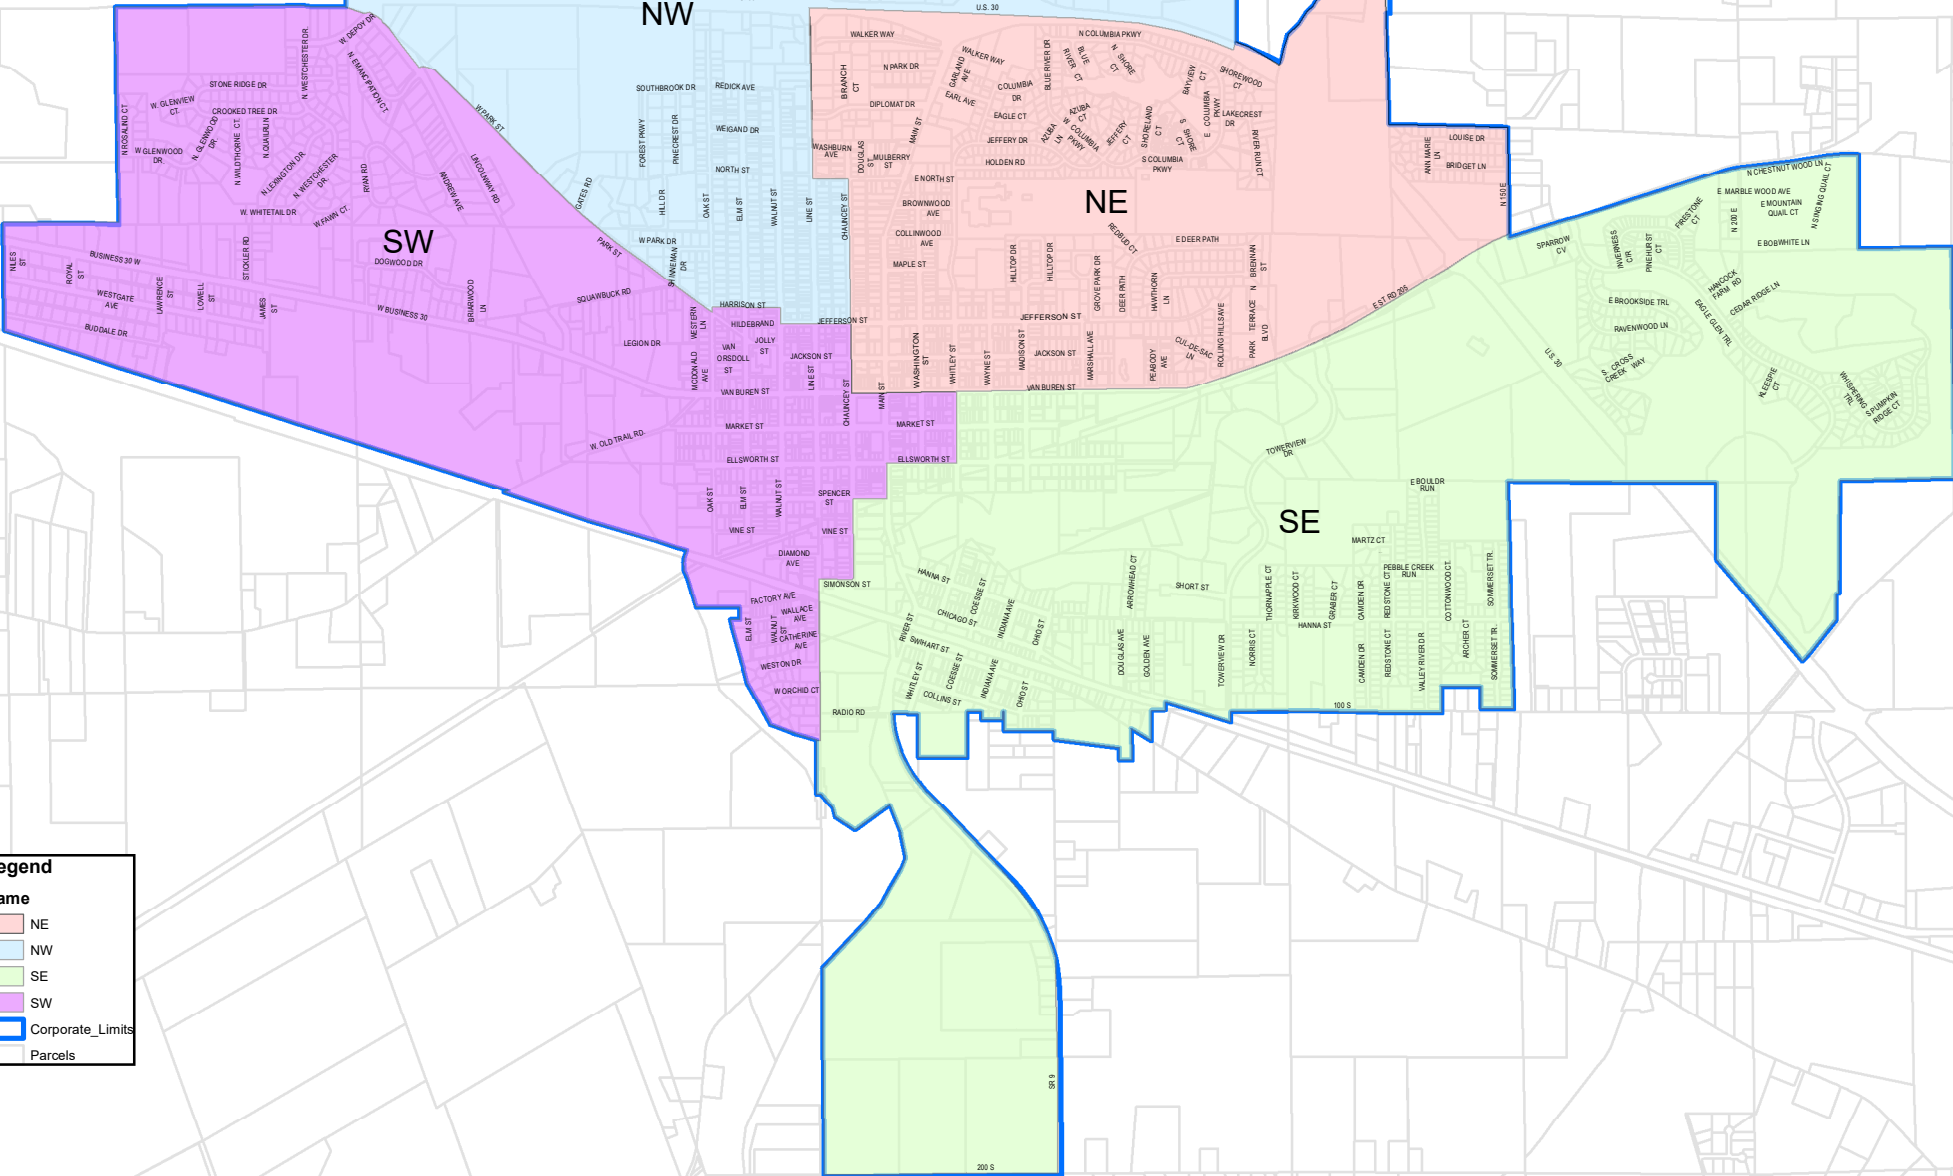

Map Showing Columbia City Council Districts 2022

1 inch = 2,189 feet
Date: 4/6/2022

Legend

Name	Color
NE	Light Red
NW	Light Blue
SE	Light Green
SW	Purple
Corporate_Limits	Blue Line
Parcels	Thin Grey Lines