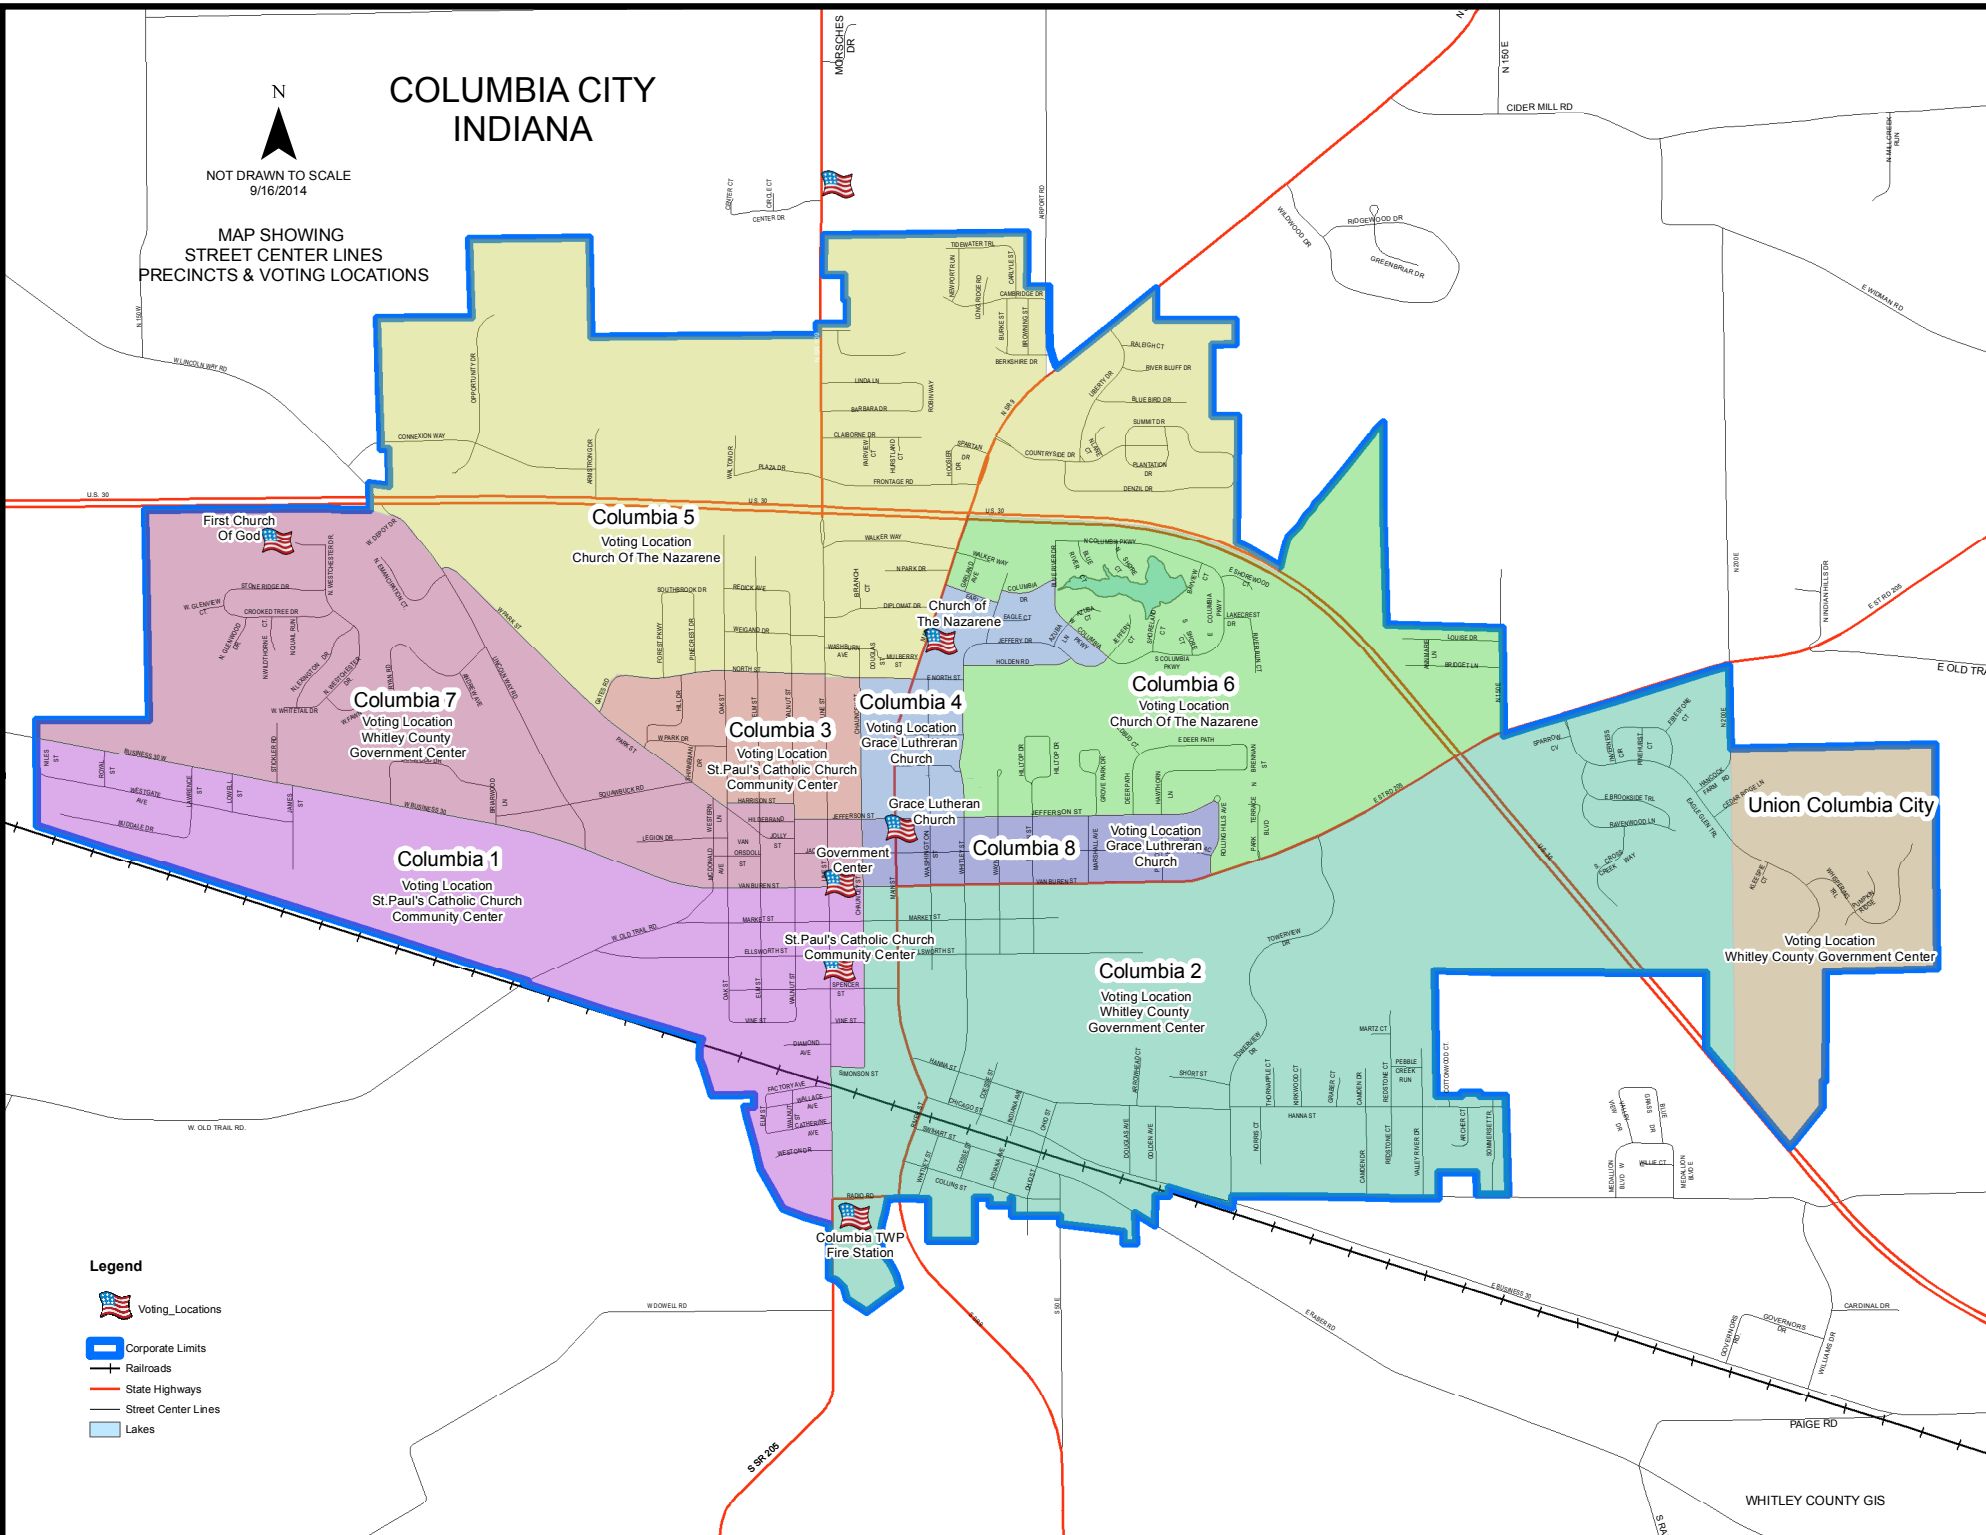

COLUMBIA CITY INDIANA

N
 NOT DRAWN TO SCALE
 9/16/2014

MAP SHOWING
 STREET CENTER LINES
 PRECINCTS & VOTING LOCATIONS

First Church
 Of God

Columbia 5
 Voting Location
 Church Of The Nazarene

Church of
 The Nazarene

Columbia 6
 Voting Location
 Church Of The Nazarene

Columbia 3
 Voting Location
 St. Paul's Catholic Church
 Community Center

Grace Lutheran
 Church

Columbia 8
 Voting Location
 Grace Lutheran
 Church

Columbia 7
 Voting Location
 Whitley County
 Government Center

Columbia 1
 Voting Location
 St. Paul's Catholic Church
 Community Center

Government
 Center

St. Paul's Catholic Church
 Community Center

Columbia 2
 Voting Location
 Whitley County
 Government Center

Union Columbia City

Voting Location
 Whitley County Government Center

Columbia TWP
 Fire Station

Legend

-  Voting Locations
-  Corporate Limits
-  Railroads
-  State Highways
-  Street Center Lines
-  Lakes